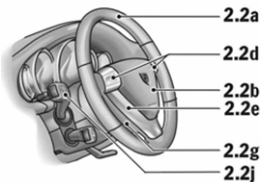

1.0a	A-pillar/windscreen frame trim
1.0b	Sun visors
1.1	Interior light surround
1.2a	Rear view mirror frame
1.2b	Rear view mirror casing
1.2c	Rear view mirror mounting
1.3a	B-pillar trim
1.3b	Belt outlets on B-pillars
1.3c	Belt height adjustment trim on B-pillars
1.3d	Clothes hook on B-pillars
1.4a	C-pillar trim
1.4b	Belt outlets on C-pillars
1.4c	Rear air vent
1.5	Rear panel trim
2.0a	Switch panel (front part) incl. airbag cover
2.0b	Switch panel (upper section) incl. instrument cover
2.0c	Timer cover
2.0d	Instrument surround
2.0e	Instrument surround lower section
2.1a	Switch panel (lower section) incl. glove compartment, three-part
2.1b	Switch panel end trim
2.2a	Steering wheel rim
2.2b	Airbag module
2.2c	Airbag module surround on three-spoke sports steering wheel
2.2d	Tiptronic S switches (left/right) or spoke trim (left/right)
2.2e	"Y" trim on standard steering wheel
2.2f	Lower spoke trim on three-spoke sports steering wheel
2.2g	Steering wheel hub cover
2.2h	Steering wheel adjustment collar
2.2i	Steering column casing incl. hands-free microphone, three-part
2.2j	Control stalks
2.2k	Control stalk trim
2.3	Trim strip switch panel incl. cupholder trim, five-part
2.4a	Defroster trim
2.4b	Defroster air vent
2.5a	Side air vent
2.5b	Side air vent slats
2.6a	Central air vent incl. switch trim
2.6b	Central air vent slats
2.7a	Ignition lock surround
2.7b	Light switch surround
2.8a	Loudspeaker finishers (treble) on switch panel (left/right)
2.8b	Loudspeaker finisher on switch panel (centre)
3.0a	Door trim incl. head-airbag cover
3.0b	Mirror attachment point finishers incl. mirror controls and base plate
3.0c	Door panel
3.1a	Side trim, rear seat area
3.1b	Loudspeaker finishers at rear
3.2a	Front of door handle
3.2b	Door opener
3.2c	Door opener trim
3.3a	Lid of door storage bin
3.3b	Door storage bin surround
3.3c	Lid extension on door storage bin
3.4	Door panel trim
3.5	Inner sill finisher
3.6	Door entry guard
3.8a	Loudspeaker finishers (mid-tone) incl. seat memory trim (driver's side)
3.8b	Loudspeaker finishers (bass)
3.9	Fuse box trim
4.0a	Centre console side trim, front
4.0b	PCM trim
4.0c	Climate control trim
4.0d	Lower switch trim
4.0e	Lower storage bin
4.1a	Gear lever or Tiptronic gear selector
4.1b	Gear lever trim
4.1c	Tiptronic gear selector gate surround
4.1d	Tiptronic gear selector gate
4.1e	Decorative trim on shift pattern or release of Tiptronic gear selector
4.2	Decorative trim on gear lever/selector
4.3a	Handbrake lever
4.3b	Handbrake finisher (upper section)
4.3c	Handbrake finisher (lower section)
4.4a	Rear section of centre console incl. ashtray cover
4.4b	Handbrake lever recess trim
4.4c	Lid of storage bin in rear section of centre console
4.4d	Storage tray rear section of centre console
5.0	Seat base
5.1	Seat centre, front
5.2	Lateral supports, front
5.3a	Integrated head restraints, front
5.3b	Clothes hook seat backrest
5.3c	Thorax airbag cover
5.4	Seat centre, rear
5.5	Lateral supports, rear
5.6	Luggage stop on rear seat backrests
5.7	Release lever on rear seat backrests incl. base plate
5.8	Belt buckles (front/rear)
5.9a	Seat controls trim
5.9b	Seat controls
5.9c	Hinge cover
5.9d	Release lever
5.9e	Sports seat backrest