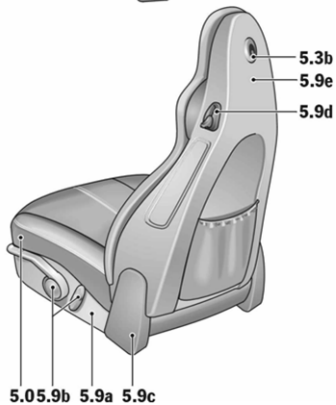

1.0a	A-pillar/windscreen frame trim
1.0b	Sun visors
1.1	Interior light surround
1.2a	Rear view mirror frame
1.2b	Rear view mirror casing
1.2c	Rear view mirror mounting
1.3a	B-pillar trim
1.3b	Belt outlets on B-pillars
1.3c	Belt height adjustment trim on B-pillars
1.3d	Clothes hook on B-pillars
1.4a	C-pillar trim
1.4b	Belt outlets on C-pillars
1.4c	Rear air vent
1.5	Rear panel trim
2.0a	Switch panel (front part) incl. airbag cover
2.0b	Switch panel (upper section) incl. instrument cover
2.0c	Timer cover
2.0d	Instrument surround
2.0e	Instrument surround lower section
2.1a	Switch panel (lower section) incl. glove compartment, three-part
2.1b	Switch panel end trim
2.2a	Steering wheel rim
2.2b	Airbag module
2.2c	Airbag module surround on three-spoke sports steering wheel
2.2d	Tiptronic S switches (left/right) or spoke trim (left/right)
2.2e	"Y" trim on standard steering wheel
2.2f	Lower spoke trim on three-spoke sports steering wheel
2.2g	Steering wheel hub cover
2.2h	Steering wheel adjustment collar
2.2i	Steering column casing incl. hands-free microphone, three-part
2.2j	Control stalks
2.2k	Control stalk trim
2.3	Trim strip switch panel incl. cupholder trim, five-part
2.4a	Defroster trim
2.4b	Defroster air vent
2.5a	Side air vent
2.5b	Side air vent slats
2.6a	Central air vent incl. switch trim
2.6b	Central air vent slats
2.7a	Ignition lock surround
2.7b	Light switch surround
2.8a	Loudspeaker finishers (treble) on switch panel (left/right)
2.8b	Loudspeaker finisher on switch panel (centre)
3.0a	Door trim incl. head-airbag cover
3.0b	Mirror attachment point finishers incl. mirror controls and base plate
3.0c	Door panel
3.1a	Side trim, rear seat area
3.1b	Loudspeaker finishers at rear
3.2a	Front of door handle
3.2b	Door opener
3.2c	Door opener trim
3.3a	Lid of door storage bin
3.3b	Door storage bin surround
3.3c	Lid extension on door storage bin
3.4	Door panel trim
3.5	Inner sill finisher
3.6	Door entry guard
3.8a	Loudspeaker finishers (mid-tone) incl. seat memory trim (driver's side)
3.8b	Loudspeaker finishers (bass)
3.9	Fuse box trim
4.0a	Centre console side trim, front
4.0b	PCM trim
4.0c	Climate control trim
4.0d	Lower switch trim
4.0e	Lower storage bin
4.1a	Gear lever or Tiptronic gear selector
4.1b	Gear lever trim
4.1c	Tiptronic gear selector gate surround
4.1d	Tiptronic gear selector gate
4.1e	Decorative trim on shift pattern or release of Tiptronic gear selector
4.2	Decorative trim on gear lever/selector
4.3a	Handbrake lever
4.3b	Handbrake finisher (upper section)
4.3c	Handbrake finisher (lower section)
4.4a	Rear section of centre console incl. ashtray cover
4.4b	Handbrake lever recess trim
4.4c	Lid of storage bin in rear section of centre console
4.4d	Storage tray rear section of centre console
5.0	Seat base
5.1	Seat centre, front
5.2	Lateral supports, front
5.3a	Integrated head restraints, front
5.3b	Clothes hook seat backrest
5.3c	Thorax airbag cover
5.4	Seat centre, rear
5.5	Lateral supports, rear
5.6	Luggage stop on rear seat backrests
5.7	Release lever on rear seat backrests incl. base plate
5.8	Belt buckles (front/rear)
5.9a	Seat controls trim
5.9b	Seat controls
5.9c	Hinge cover
5.9d	Release lever
5.9e	Sports seat backrest