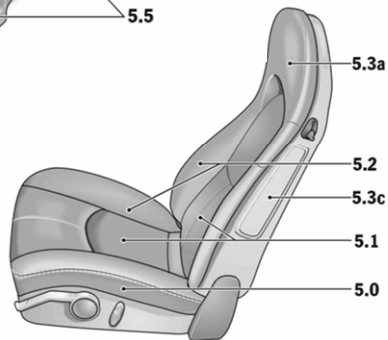

1.0a	A-pillar/windscreen frame trim
1.0b	Sun visors
1.1	Interior light surround
1.2a	Rear view mirror frame
1.2b	Rear view mirror casing
1.2c	Rear view mirror mounting
1.3a	B-pillar trim
1.3b	Belt outlets on B-pillars
1.3c	Belt height adjustment trim on B-pillars
1.3d	Clothes hook on B-pillars
1.4a	C-pillar trim
1.4b	Belt outlets on C-pillars
1.4c	Rear air vent
1.5	Rear panel trim
2.0a	Switch panel (front part) incl. airbag cover
2.0b	Switch panel (upper section) incl. instrument cover
2.0c	Timer cover
2.0d	Instrument surround
2.0e	Instrument surround lower section
2.1a	Switch panel (lower section) incl. glove compartment, three-part
2.1b	Switch panel end trim
2.2a	Steering wheel rim
2.2b	Airbag module
2.2c	Airbag module surround on three-spoke sports steering wheel
2.2d	Tiptronic S switches (left/right) or spoke trim (left/right)
2.2e	"Y" trim on standard steering wheel
2.2f	Lower spoke trim on three-spoke sports steering wheel
2.2g	Steering wheel hub cover
2.2h	Steering wheel adjustment collar
2.2i	Steering column casing incl. hands-free microphone, three-part
2.2j	Control stalks
2.2k	Control stalk trim
2.3	Trim strip switch panel incl. cupholder trim, five-part
2.4a	Defroster trim
2.4b	Defroster air vent
2.5a	Side air vent
2.5b	Side air vent slats
2.6a	Central air vent incl. switch trim
2.6b	Central air vent slats
2.7a	Ignition lock surround
2.7b	Light switch surround
2.8a	Loudspeaker finishers (treble) on switch panel (left/right)
2.8b	Loudspeaker finisher on switch panel (centre)
3.0a	Door trim incl. head-airbag cover
3.0b	Mirror attachment point finishers incl. mirror controls and base plate
3.0c	Door panel
3.1a	Side trim, rear seat area
3.1b	Loudspeaker finishers at rear
3.2a	Front of door handle
3.2b	Door opener
3.2c	Door opener trim
3.3a	Lid of door storage bin
3.3b	Door storage bin surround
3.3c	Lid extension on door storage bin
3.4	Door panel trim
3.5	Inner sill finisher
3.6	Door entry guard
3.8a	Loudspeaker finishers (mid-tone) incl. seat memory trim (driver's side)
3.8b	Loudspeaker finishers (bass)
3.9	Fuse box trim
4.0a	Centre console side trim, front
4.0b	PCM trim
4.0c	Climate control trim
4.0d	Lower switch trim
4.0e	Lower storage bin
4.1a	Gear lever or Tiptronic gear selector
4.1b	Gear lever trim
4.1c	Tiptronic gear selector gate surround
4.1d	Tiptronic gear selector gate
4.1e	Decorative trim on shift pattern or release of Tiptronic gear selector
4.2	Decorative trim on gear lever/selector
4.3a	Handbrake lever
4.3b	Handbrake finisher (upper section)
4.3c	Handbrake finisher (lower section)
4.4a	Rear section of centre console incl. ashtray cover
4.4b	Handbrake lever recess trim
4.4c	Lid of storage bin in rear section of centre console
4.4d	Storage tray rear section of centre console
5.0	Seat base
5.1	Seat centre, front
5.2	Lateral supports, front
5.3a	Integrated head restraints, front
5.3b	Clothes hook seat backrest
5.3c	Thorax airbag cover
5.4	Seat centre, rear
5.5	Lateral supports, rear
5.6	Luggage stop on rear seat backrests
5.7	Release lever on rear seat backrests incl. base plate
5.8	Belt buckles (front/rear)
5.9a	Seat controls trim
5.9b	Seat controls
5.9c	Hinge cover
5.9d	Release lever
5.9e	Sports seat backrest