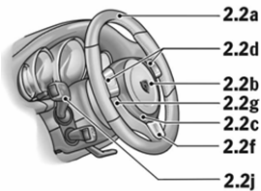

1.0a	A-pillar/windscreen frame trim
1.0b	Sun visors
1.1	Interior light surround
1.2a	Rear view mirror frame
1.2b	Rear view mirror casing
1.2c	Rear view mirror mounting
1.3a	B-pillar trim
1.3b	Belt outlets on B-pillars
1.3c	Belt height adjustment trim on B-pillars
1.3d	Clothes hook on B-pillars
1.4a	C-pillar trim
1.4b	Belt outlets on C-pillars
1.4c	Rear air vent
1.5	Rear panel trim
2.0a	Switch panel (front part) incl. airbag cover
2.0b	Switch panel (upper section) incl. instrument cover
2.0c	Timer cover
2.0d	Instrument surround
2.0e	Instrument surround lower section
2.1a	Switch panel (lower section) incl. glove compartment, three-part
2.1b	Switch panel end trim
2.2a	Steering wheel rim
2.2b	Airbag module
2.2c	Airbag module surround on three-spoke sports steering wheel
2.2d	Tiptronic S switches (left/right) or spoke trim (left/right)
2.2e	"Y" trim on standard steering wheel
2.2f	Lower spoke trim on three-spoke sports steering wheel
2.2g	Steering wheel hub cover
2.2h	Steering wheel adjustment collar
2.2i	Steering column casing incl. hands-free microphone, three-part
2.2j	Control stalks
2.2k	Control stalk trim
2.3	Trim strip switch panel incl. cupholder trim, five-part
2.4a	Defroster trim
2.4b	Defroster air vent
2.5a	Side air vent
2.5b	Side air vent slats
2.6a	Central air vent incl. switch trim
2.6b	Central air vent slats
2.7a	Ignition lock surround
2.7b	Light switch surround
2.8a	Loudspeaker finishers (treble) on switch panel (left/right)
2.8b	Loudspeaker finisher on switch panel (centre)
3.0a	Door trim incl. head-airbag cover
3.0b	Mirror attachment point finishers incl. mirror controls and base plate
3.0c	Door panel
3.1a	Side trim, rear seat area
3.1b	Loudspeaker finishers at rear
3.2a	Front of door handle
3.2b	Door opener
3.2c	Door opener trim
3.3a	Lid of door storage bin
3.3b	Door storage bin surround
3.3c	Lid extension on door storage bin
3.4	Door panel trim
3.5	Inner sill finisher
3.6	Door entry guard
3.8a	Loudspeaker finishers (mid-tone) incl. seat memory trim (driver's side)
3.8b	Loudspeaker finishers (bass)
3.9	Fuse box trim
4.0a	Centre console side trim, front
4.0b	PCM trim
4.0c	Climate control trim
4.0d	Lower switch trim
4.0e	Lower storage bin
4.1a	Gear lever or Tiptronic gear selector
4.1b	Gear lever trim
4.1c	Tiptronic gear selector gate surround
4.1d	Tiptronic gear selector gate
4.1e	Decorative trim on shift pattern or release of Tiptronic gear selector
4.2	Decorative trim on gear lever/selector
4.3a	Handbrake lever
4.3b	Handbrake finisher (upper section)
4.3c	Handbrake finisher (lower section)
4.4a	Rear section of centre console incl. ashtray cover
4.4b	Handbrake lever recess trim
4.4c	Lid of storage bin in rear section of centre console
4.4d	Storage tray rear section of centre console
5.0	Seat base
5.1	Seat centre, front
5.2	Lateral supports, front
5.3a	Integrated head restraints, front
5.3b	Clothes hook seat backrest
5.3c	Thorax airbag cover
5.4	Seat centre, rear
5.5	Lateral supports, rear
5.6	Luggage stop on rear seat backrests
5.7	Release lever on rear seat backrests incl. base plate
5.8	Belt buckles (front/rear)
5.9a	Seat controls trim
5.9b	Seat controls
5.9c	Hinge cover
5.9d	Release lever
5.9e	Sports seat backrest