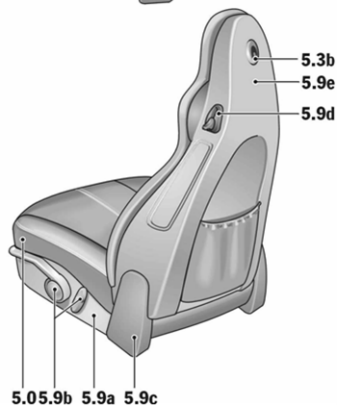

1.0a	A-pillar/windscreen frame trim
1.0b	Sun visors
1.1	Interior light surround
1.2a	Rear view mirror frame
1.2b	Rear view mirror casing
1.2c	Rear view mirror mounting
1.3a	B-pillar trim
1.3b	Belt outlets on B-pillars
1.3c	Belt height adjustment trim on B-pillars
1.3d	Clothes hook on B-pillars
1.4a	C-pillar trim
1.4b	Belt outlets on C-pillars
1.4c	Rear air vent
1.5	Rear panel trim
2.0a	Switch panel (front part) incl. airbag cover
2.0b	Switch panel (upper section) incl. instrument cover
2.0c	Timer cover
2.0d	Instrument surround
2.0e	Instrument surround lower section
2.1a	Switch panel (lower section) incl. glove compartment, three-part
2.1b	Switch panel end trim
2.2a	Steering wheel rim
2.2b	Airbag module
2.2c	Airbag module surround on three-spoke sports steering wheel
2.2d	Tiptronic S switches (left/right) or spoke trim (left/right)
2.2e	"Y" trim on standard steering wheel
2.2f	Lower spoke trim on three-spoke sports steering wheel
2.2g	Steering wheel hub cover
2.2h	Steering wheel adjustment collar
2.2i	Steering column casing incl. hands-free microphone, three-part
2.2j	Control stalks
2.2k	Control stalk trim
2.3	Trim strip switch panel incl. cupholder trim, five-part
2.4a	Defroster trim
2.4b	Defroster air vent
2.5a	Side air vent
2.5b	Side air vent slats
2.6a	Central air vent incl. switch trim
2.6b	Central air vent slats
2.7a	Ignition lock surround
2.7b	Light switch surround
2.8a	Loudspeaker finishers (treble) on switch panel (left/right)
2.8b	Loudspeaker finisher on switch panel (centre)
3.0a	Door trim incl. head-Airbag cover
3.0b	Mirror attachment point finishers incl. mirror controls and base plate
3.0c	Door panel
3.1a	Side trim, rear seat area
3.1b	Loudspeaker finishers at rear
3.2a	Front of door handle
3.2b	Door opener
3.2c	Door opener trim
3.3a	Lid of door storage bin
3.3b	Door storage bin surround
3.3c	Lid extension on door storage bin
3.4	Door panel trim
3.5	Inner sill finisher
3.6	Door entry guard
3.8a	Loudspeaker finishers (mid-tone) incl. seat memory trim (driver's side)
3.8b	Loudspeaker finishers (bass)
3.9	Fuse box trim
4.0a	Centre console side trim, front
4.0b	PCM trim
4.0c	Climate control trim
4.0d	Lower switch trim
4.0e	Lower storage bin
4.1a	Gear lever or Tiptronic gear selector
4.1b	Gear lever trim
4.1c	Tiptronic gear selector gate surround
4.1d	Tiptronic gear selector gate
4.1e	Decorative trim on shift pattern or release of Tiptronic gear selector
4.2	Decorative trim on gear lever/selector
4.3a	Handbrake lever
4.3b	Handbrake finisher (upper section)
4.3c	Handbrake finisher (lower section)
4.4a	Rear section of centre console incl. ashtray cover
4.4b	Handbrake lever recess trim
4.4c	Lid of storage bin in rear section of centre console
4.4d	Storage tray rear section of centre console
5.0	Seat base
5.1	Seat centre, front
5.2	Lateral supports, front
5.3a	Integrated head restraints, front
5.3b	Clothes hook seat backrest
5.3c	Thorax airbag cover
5.4	Seat centre, rear
5.5	Lateral supports, rear
5.6	Luggage stop on rear seat backrests
5.7	Release lever on rear seat backrests incl. base plate
5.8	Belt buckles (front/rear)
5.9a	Seat controls trim
5.9b	Seat controls
5.9c	Hinge cover
5.9d	Release lever
5.9e	Sports seat backrest