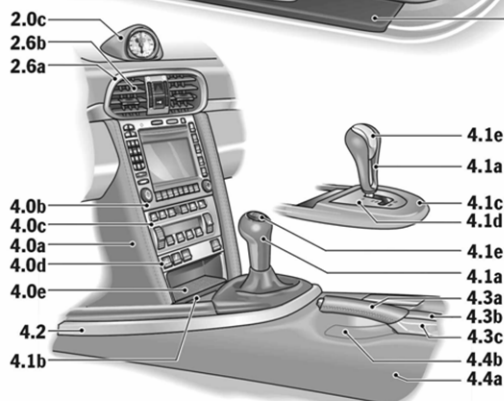

1.0a	A-pillar/windscreen frame trim
1.0b	Sun visors
1.1	Interior light surround
1.2a	Rear view mirror frame
1.2b	Rear view mirror casing
1.2c	Rear view mirror mounting
1.3a	B-pillar trim
1.3b	Belt outlets on B-pillars
1.3c	Belt height adjustment trim on B-pillars
1.3d	Clothes hook on B-pillars
1.4a	C-pillar trim
1.4b	Belt outlets on C-pillars
1.4c	Rear air vent
1.5	Rear panel trim
2.0a	Switch panel (front part) incl. airbag cover
2.0b	Switch panel (upper section) incl. instrument cover
2.0c	Timer cover
2.0d	Instrument surround
2.0e	Instrument surround lower section
2.1a	Switch panel (lower section) incl. glove compartment, three-part
2.1b	Switch panel end trim
2.2a	Steering wheel rim
2.2b	Airbag module
2.2c	Airbag module surround on three-spoke sports steering wheel
2.2d	Tiptronic S switches (left/right) or spoke trim (left/right)
2.2e	"Y" trim on standard steering wheel
2.2f	Lower spoke trim on three-spoke sports steering wheel
2.2g	Steering wheel hub cover
2.2h	Steering wheel adjustment collar
2.2i	Steering column casing incl. hands-free microphone, three-part
2.2j	Control stalks
2.2k	Control stalk trim
2.3	Trim strip switch panel incl. cupholder trim, five-part
2.4a	Defroster trim
2.4b	Defroster air vent
2.5a	Side air vent
2.5b	Side air vent slats
2.6a	Central air vent incl. switch trim
2.6b	Central air vent slats
2.7a	Ignition lock surround
2.7b	Light switch surround
2.8a	Loudspeaker finishers (treble) on switch panel (left/right)
2.8b	Loudspeaker finisher on switch panel (centre)
3.0a	Door trim incl. head-Airbag cover
3.0b	Mirror attachment point finishers incl. mirror controls and base plate
3.0c	Door panel
3.1a	Side trim, rear seat area
3.1b	Loudspeaker finishers at rear
3.2a	Front of door handle
3.2b	Door opener
3.2c	Door opener trim
3.3a	Lid of door storage bin
3.3b	Door storage bin surround
3.3c	Lid extension on door storage bin
3.4	Door panel trim
3.5	Inner sill finisher
3.6	Door entry guard
3.8a	Loudspeaker finishers (mid-tone) incl. seat memory trim (driver's side)
3.8b	Loudspeaker finishers (bass)
3.9	Fuse box trim
4.0a	Centre console side trim, front
4.0b	PCM trim
4.0c	Climate control trim
4.0d	Lower switch trim
4.0e	Lower storage bin
4.1a	Gear lever or Tiptronic gear selector
4.1b	Gear lever trim
4.1c	Tiptronic gear selector gate surround
4.1d	Tiptronic gear selector gate
4.1e	Decorative trim on shift pattern or release of Tiptronic gear selector
4.2	Decorative trim on gear lever/selector
4.3a	Handbrake lever
4.3b	Handbrake finisher (upper section)
4.3c	Handbrake finisher (lower section)
4.4a	Rear section of centre console incl. ashtray cover
4.4b	Handbrake lever recess trim
4.4c	Lid of storage bin in rear section of centre console
4.4d	Storage tray rear section of centre console
5.0	Seat base
5.1	Seat centre, front
5.2	Lateral supports, front
5.3a	Integrated head restraints, front
5.3b	Clothes hook seat backrest
5.3c	Thorax airbag cover
5.4	Seat centre, rear
5.5	Lateral supports, rear
5.6	Luggage stop on rear seat backrests
5.7	Release lever on rear seat backrests incl. base plate
5.8	Belt buckles (front/rear)
5.9a	Seat controls trim
5.9b	Seat controls
5.9c	Hinge cover
5.9d	Release lever
5.9e	Sports seat backrest