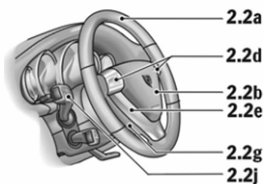

1.0a	A-pillar/windscreen frame trim
1.0b	Sun visors
1.1	Interior light surround
1.2a	Rear view mirror frame
1.2b	Rear view mirror casing
1.2c	Rear view mirror mounting
1.3a	B-pillar trim
1.3b	Belt outlets on B-pillars
1.3c	Belt height adjustment trim on B-pillars
1.3d	Clothes hook on B-pillars
1.4a	C-pillar trim
1.4b	Belt outlets on C-pillars
1.4c	Rear air vent
1.5	Rear panel trim
2.0a	Switch panel (front part) incl. airbag cover
2.0b	Switch panel (upper section) incl. instrument cover
2.0c	Timer cover
2.0d	Instrument surround
2.0e	Instrument surround lower section
2.1a	Switch panel (lower section) incl. glove compartment, three-part
2.1b	Switch panel end trim
2.2a	Steering wheel rim
2.2b	Airbag module
2.2c	Airbag module surround on three-spoke sports steering wheel
2.2d	Tiptronic S switches (left/right) or spoke trim (left/right)
2.2e	"Y" trim on standard steering wheel
2.2f	Lower spoke trim on three-spoke sports steering wheel
2.2g	Steering wheel hub cover
2.2h	Steering wheel adjustment collar
2.2i	Steering column casing incl. hands-free microphone, three-part
2.2j	Control stalks
2.2k	Control stalk trim
2.3	Trim strip switch panel incl. cupholder trim, five-part
2.4a	Defroster trim
2.4b	Defroster air vent
2.5a	Side air vent
2.5b	Side air vent slats
2.6a	Central air vent incl. switch trim
2.6b	Central air vent slats
2.7a	Ignition lock surround
2.7b	Light switch surround
2.8a	Loudspeaker finishers (treble) on switch panel (left/right)
2.8b	Loudspeaker finisher on switch panel (centre)
3.0a	Door trim incl. head-Airbag cover
3.0b	Mirror attachment point finishers incl. mirror controls and base plate
3.0c	Door panel
3.1a	Side trim, rear seat area
3.1b	Loudspeaker finishers at rear
3.2a	Front of door handle
3.2b	Door opener
3.2c	Door opener trim
3.3a	Lid of door storage bin
3.3b	Door storage bin surround
3.3c	Lid extension on door storage bin
3.4	Door panel trim
3.5	Inner sill finisher
3.6	Door entry guard
3.8a	Loudspeaker finishers (mid-tone) incl. seat memory trim (driver's side)
3.8b	Loudspeaker finishers (bass)
3.9	Fuse box trim
4.0a	Centre console side trim, front
4.0b	PCM trim
4.0c	Climate control trim
4.0d	Lower switch trim
4.0e	Lower storage bin
4.1a	Gear lever or Tiptronic gear selector
4.1b	Gear lever trim
4.1c	Tiptronic gear selector gate surround
4.1d	Tiptronic gear selector gate
4.1e	Decorative trim on shift pattern or release of Tiptronic gear selector
4.2	Decorative trim on gear lever/selector
4.3a	Handbrake lever
4.3b	Handbrake finisher (upper section)
4.3c	Handbrake finisher (lower section)
4.4a	Rear section of centre console incl. ashtray cover
4.4b	Handbrake lever recess trim
4.4c	Lid of storage bin in rear section of centre console
4.4d	Storage tray rear section of centre console
5.0	Seat base
5.1	Seat centre, front
5.2	Lateral supports, front
5.3a	Integrated head restraints, front
5.3b	Clothes hook seat backrest
5.3c	Thorax airbag cover
5.4	Seat centre, rear
5.5	Lateral supports, rear
5.6	Luggage stop on rear seat backrests
5.7	Release lever on rear seat backrests incl. base plate
5.8	Belt buckles (front/rear)
5.9a	Seat controls trim
5.9b	Seat controls
5.9c	Hinge cover
5.9d	Release lever
5.9e	Sports seat backrest