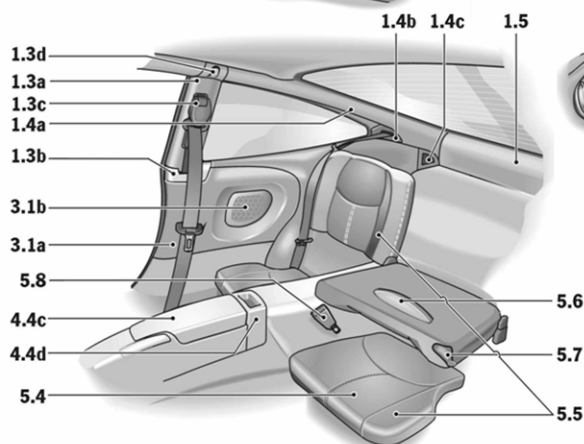

1.0a	A-pillar/windscreen frame trim
1.0b	Sun visors
1.1	Interior light surround
1.2a	Rear view mirror frame
1.2b	Rear view mirror casing
1.2c	Rear view mirror mounting
1.3a	B-pillar trim
1.3b	Belt outlets on B-pillars
1.3c	Belt height adjustment trim on B-pillars
1.3d	Clothes hook on B-pillars
1.4a	C-pillar trim
1.4b	Belt outlets on C-pillars
1.4c	Rear air vent
1.5	Rear panel trim
2.0a	Switch panel (front part) incl. airbag cover
2.0b	Switch panel (upper section) incl. instrument cover
2.0c	Timer cover
2.0d	Instrument surround
2.0e	Instrument surround lower section
2.1a	Switch panel (lower section) incl. glove compartment, three-part
2.1b	Switch panel end trim
2.2a	Steering wheel rim
2.2b	Airbag module
2.2c	Airbag module surround on three-spoke sports steering wheel
2.2d	Tiptronic S switches (left/right) or spoke trim (left/right)
2.2e	"Y" trim on standard steering wheel
2.2f	Lower spoke trim on three-spoke sports steering wheel
2.2g	Steering wheel hub cover
2.2h	Steering wheel adjustment collar
2.2i	Steering column casing incl. hands-free microphone, three-part
2.2j	Control stalks
2.2k	Control stalk trim
2.3	Trim strip switch panel incl. cupholder trim, five-part
2.4a	Defroster trim
2.4b	Defroster air vent
2.5a	Side air vent
2.5b	Side air vent slats
2.6a	Central air vent incl. switch trim
2.6b	Central air vent slats
2.7a	Ignition lock surround
2.7b	Light switch surround
2.8a	Loudspeaker finishers (treble) on switch panel (left/right)
2.8b	Loudspeaker finisher on switch panel (centre)
3.0a	Door trim incl. head-Airbag cover
3.0b	Mirror attachment point finishers incl. mirror controls and base plate
3.0c	Door panel
3.1a	Side trim, rear seat area
3.1b	Loudspeaker finishers at rear
3.2a	Front of door handle
3.2b	Door opener
3.2c	Door opener trim
3.3a	Lid of door storage bin
3.3b	Door storage bin surround
3.3c	Lid extension on door storage bin
3.4	Door panel trim
3.5	Inner sill finisher
3.6	Door entry guard
3.8a	Loudspeaker finishers (mid-tone) incl. seat memory trim (driver's side)
3.8b	Loudspeaker finishers (bass)
3.9	Fuse box trim
4.0a	Centre console side trim, front
4.0b	PCM trim
4.0c	Climate control trim
4.0d	Lower switch trim
4.0e	Lower storage bin
4.1a	Gear lever or Tiptronic gear selector
4.1b	Gear lever trim
4.1c	Tiptronic gear selector gate surround
4.1d	Tiptronic gear selector gate
4.1e	Decorative trim on shift pattern or release of Tiptronic gear selector
4.2	Decorative trim on gear lever/selector
4.3a	Handbrake lever
4.3b	Handbrake finisher (upper section)
4.3c	Handbrake finisher (lower section)
4.4a	Rear section of centre console incl. ashtray cover
4.4b	Handbrake lever recess trim
4.4c	Lid of storage bin in rear section of centre console
4.4d	Storage tray rear section of centre console
5.0	Seat base
5.1	Seat centre, front
5.2	Lateral supports, front
5.3a	Integrated head restraints, front
5.3b	Clothes hook seat backrest
5.3c	Thorax airbag cover
5.4	Seat centre, rear
5.5	Lateral supports, rear
5.6	Luggage stop on rear seat backrests
5.7	Release lever on rear seat backrests incl. base plate
5.8	Belt buckles (front/rear)
5.9a	Seat controls trim
5.9b	Seat controls
5.9c	Hinge cover
5.9d	Release lever
5.9e	Sports seat backrest