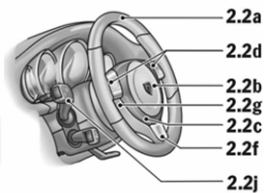

1.0a	A-pillar/windscreen frame trim
1.0b	Sun visors
1.1	Interior light surround
1.2a	Rear view mirror frame
1.2b	Rear view mirror casing
1.2c	Rear view mirror mounting
1.3a	B-pillar trim
1.3b	Belt outlets on B-pillars
1.3c	Belt height adjustment trim on B-pillars
1.3d	Clothes hook on B-pillars
1.4a	C-pillar trim
1.4b	Belt outlets on C-pillars
1.4c	Rear air vent
1.5	Rear panel trim
2.0a	Switch panel (front part) incl. airbag cover
2.0b	Switch panel (upper section) incl. instrument cover
2.0c	Timer cover
2.0d	Instrument surround
2.0e	Instrument surround lower section
2.1a	Switch panel (lower section) incl. glove compartment, three-part
2.1b	Switch panel end trim
2.2a	Steering wheel rim
2.2b	Airbag module
2.2c	Airbag module surround on three-spoke sports steering wheel
2.2d	Tiptronic S switches (left/right) or spoke trim (left/right)
2.2e	"Y" trim on standard steering wheel
2.2f	Lower spoke trim on three-spoke sports steering wheel
2.2g	Steering wheel hub cover
2.2h	Steering wheel adjustment collar
2.2i	Steering column casing incl. hands-free microphone, three-part
2.2j	Control stalks
2.2k	Control stalk trim
2.3	Trim strip switch panel incl. cupholder trim, five-part
2.4a	Defroster trim
2.4b	Defroster air vent
2.5a	Side air vent
2.5b	Side air vent slats
2.6a	Central air vent incl. switch trim
2.6b	Central air vent slats
2.7a	Ignition lock surround
2.7b	Light switch surround
2.8a	Loudspeaker finishers (treble) on switch panel (left/right)
2.8b	Loudspeaker finisher on switch panel (centre)
3.0a	Door trim incl. head-Airbag cover
3.0b	Mirror attachment point finishers incl. mirror controls and base plate
3.0c	Door panel
3.1a	Side trim, rear seat area
3.1b	Loudspeaker finishers at rear
3.2a	Front of door handle
3.2b	Door opener
3.2c	Door opener trim
3.3a	Lid of door storage bin
3.3b	Door storage bin surround
3.3c	Lid extension on door storage bin
3.4	Door panel trim
3.5	Inner sill finisher
3.6	Door entry guard
3.8a	Loudspeaker finishers (mid-tone) incl. seat memory trim (driver's side)
3.8b	Loudspeaker finishers (bass)
3.9	Fuse box trim
4.0a	Centre console side trim, front
4.0b	PCM trim
4.0c	Climate control trim
4.0d	Lower switch trim
4.0e	Lower storage bin
4.1a	Gear lever or Tiptronic gear selector
4.1b	Gear lever trim
4.1c	Tiptronic gear selector gate surround
4.1d	Tiptronic gear selector gate
4.1e	Decorative trim on shift pattern or release of Tiptronic gear selector
4.2	Decorative trim on gear lever/selector
4.3a	Handbrake lever
4.3b	Handbrake finisher (upper section)
4.3c	Handbrake finisher (lower section)
4.4a	Rear section of centre console incl. ashtray cover
4.4b	Handbrake lever recess trim
4.4c	Lid of storage bin in rear section of centre console
4.4d	Storage tray rear section of centre console
5.0	Seat base
5.1	Seat centre, front
5.2	Lateral supports, front
5.3a	Integrated head restraints, front
5.3b	Clothes hook seat backrest
5.3c	Thorax airbag cover
5.4	Seat centre, rear
5.5	Lateral supports, rear
5.6	Luggage stop on rear seat backrests
5.7	Release lever on rear seat backrests incl. base plate
5.8	Belt buckles (front/rear)
5.9a	Seat controls trim
5.9b	Seat controls
5.9c	Hinge cover
5.9d	Release lever
5.9e	Sports seat backrest